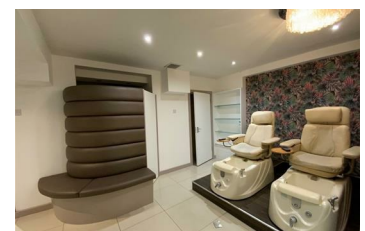

Basement 71 Churchfield Road, Acton, W3

£1,300 Per Month

£1300 including all bills & business rates

Located in the heart of Churchfield Road, Acton, the treatment room offers a tranquil and welcoming space for various therapeutic practices. This well-appointed room provides a serene environment, conducive to healing and relaxation. With tasteful decor and comfortable furnishings, it caters to a range of treatments, including massage therapy, counseling sessions, and holistic wellness practices.

The treatment room is equipped with essential amenities to ensure a seamless experience for practitioners and clients alike.

- Available immediately
- Tanning room
- Suitable for beauty salon
- Separate massage/therapy room
- Toilet
- Utility room
- Installed equipments